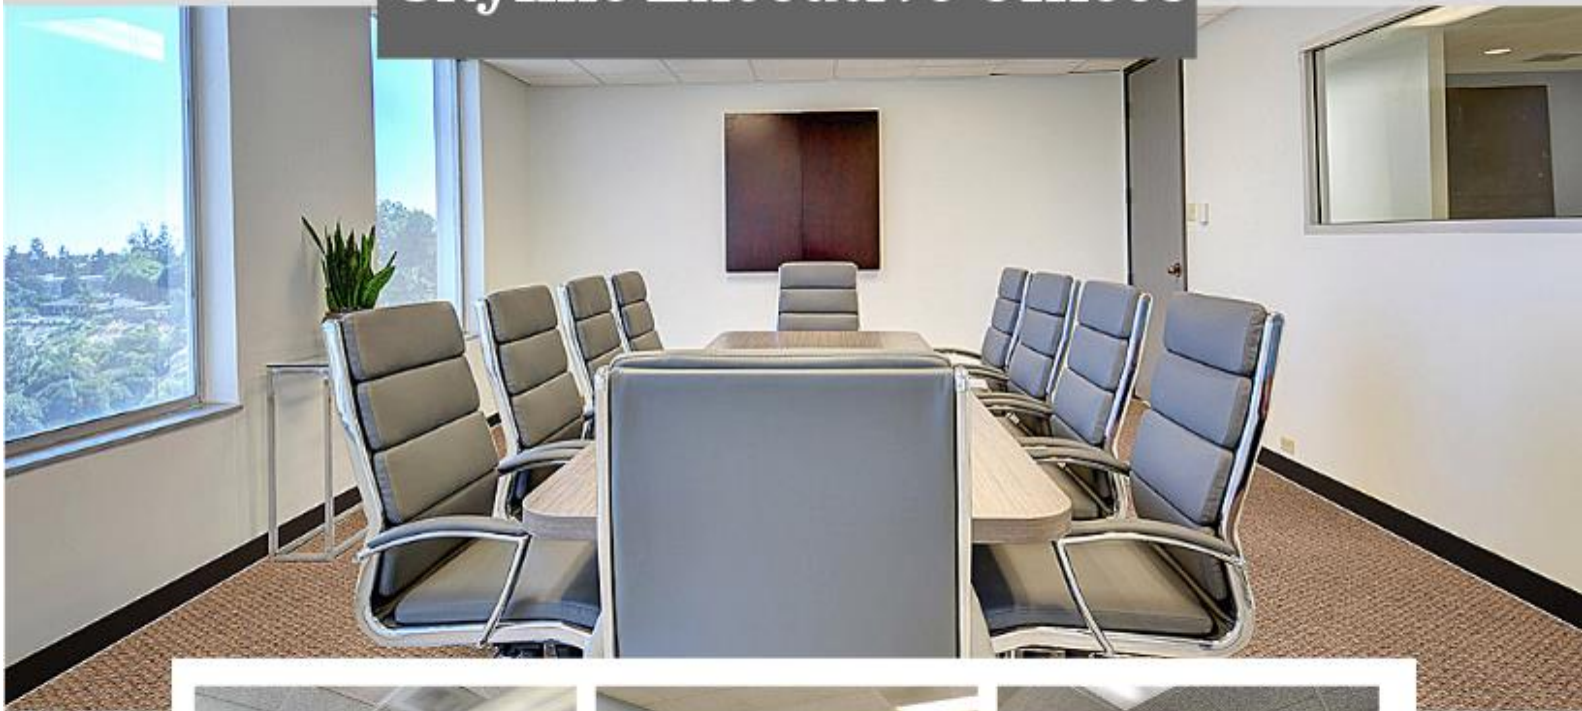

## Conference Rooms

- Small (3 Person) - \$30/hr
- Small (4 person) - \$30/hr
- Large (10 person) - \$35/hr
- Large (10 Person w/ view) - \$40/hr

Our remodeled conference rooms are fit to your business needs. We pride ourselves here at Skyline with exceptional & professional staff & meeting rooms to accommodate our guests. Complimentary Wi-Fi, coffee, and water are available.