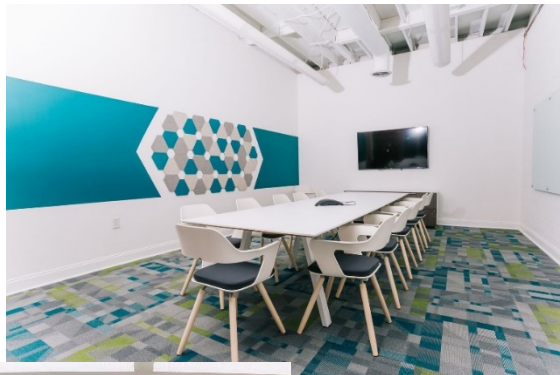

3411 COWORKING

Flexible Membership Terms | Fiber Internet | Small & Large Meeting Rooms | Photo Studio
Phone Booths | Printing | Coffee & Snacks | Member Events | Warehouse Space

Conveniently located in downtown Chamblee. Walking distance to Marta, Restaurants, and Shops. Easy access to I-285 and I-85. Free Parking.

MEMBERSHIP OPTIONS

Membership Level	Daily Drop In	Lite Coworking	Coworking	Dedicated Standard Desk	Dedicated Corner Desk
Price	\$20/day	\$95/month	\$200/month	\$325/month	\$375/month
Work Area	Communal Area Only	Communal Area Only	Communal Area Only	Dedicated Desks	Dedicated Corner Desks
Access to Building	Monday-Friday 9:00AM-5:00PM	8 Visits Monday-Friday 9:00AM-5:00PM	Monday-Friday 9:00AM-5:00PM	24/7 Access	24/7 Access
Meeting Room Access	\$20-\$40/hour Monthly members have priority	2 hours / month	4 hours / month	8 hours / month	8 hours / month
Coffee and Snacks	Included	Included	Included	Included	Included
Printing	Pay per use	25 B&W Pages Free	25 B&W Pages Free	50 B&W Pages Free	50 B&W Pages Free
Phonebooth Access	Unlimited	Unlimited	Unlimited	Unlimited	Unlimited
Monthly Member Events	No Access	Free	Free	Free	Free

*Additional Amenities include Photo Studio & Warehouse Storage. Inquire within.

Workspace Layout