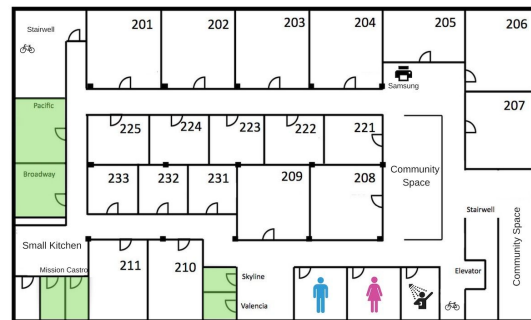

# SOMAcentral

Our convenient location in SOMA is less than 5 minutes walk to Caltrain with access to public transportation, restaurants, and numerous other amenities.

- Reservable meeting rooms
- Secure bike parking
- Small job printing
- Coffee, tea & Flowater
- Shower room
- 24 x 7 access
- Mailing address

Hot Desk	\$375/month
Dedicated Desk	\$550/month
Small Office (up to 5 people)	\$2750/month
Medium Office (up to 6 people)	\$3250/month
Large Office (up to 12 people)	\$4950/month, \$5550/month (window)