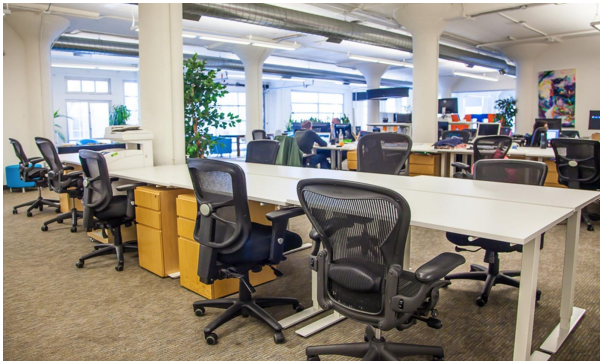

# SOMAcentral

Our convenient location in SOMA is less than 5 minutes walk to Caltrain with access to public transportation, restaurants, and numerous other amenities.

- Reservable meeting rooms
- Secure bike parking
- Small job printing
- Coffee, tea & Flowater
- Shower room
- 24 x 7 access
- Mailing address