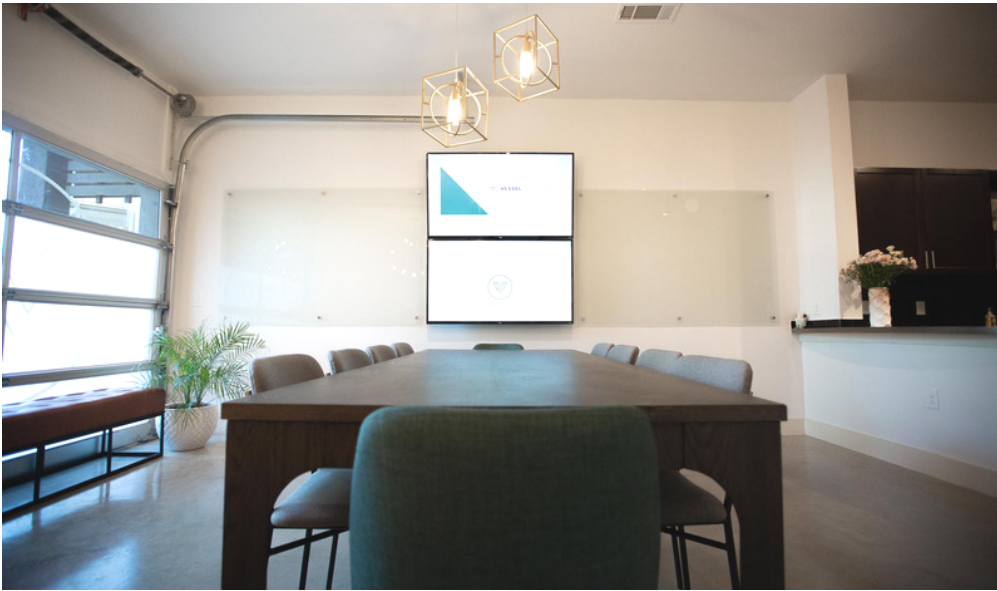

# VESSEL OFFSITE

COLLABORATE. PLAN. CREATE.

Available for all day meetings, Vessel Offsite is perfectly located in central Austin and is easily accessed by Metro Rail, bus, bike, and free parking.

Your team will enjoy the bright, modern space, table seating for 10, the full kitchen, and the outdoor patio.

**FIBER INTERNET**  
**TWO DRY ERASE BOARDS**  
**TWO DISPLAYS WITH APPLE TV**  
**PRINTER**

**LOUNGE SEATING**  
**COFFEE PROVIDED**  
**ACROSS FROM CRESTVIEW STATION**  
**WALK TO RESTAURANTS, CAFES, & BREWERY**