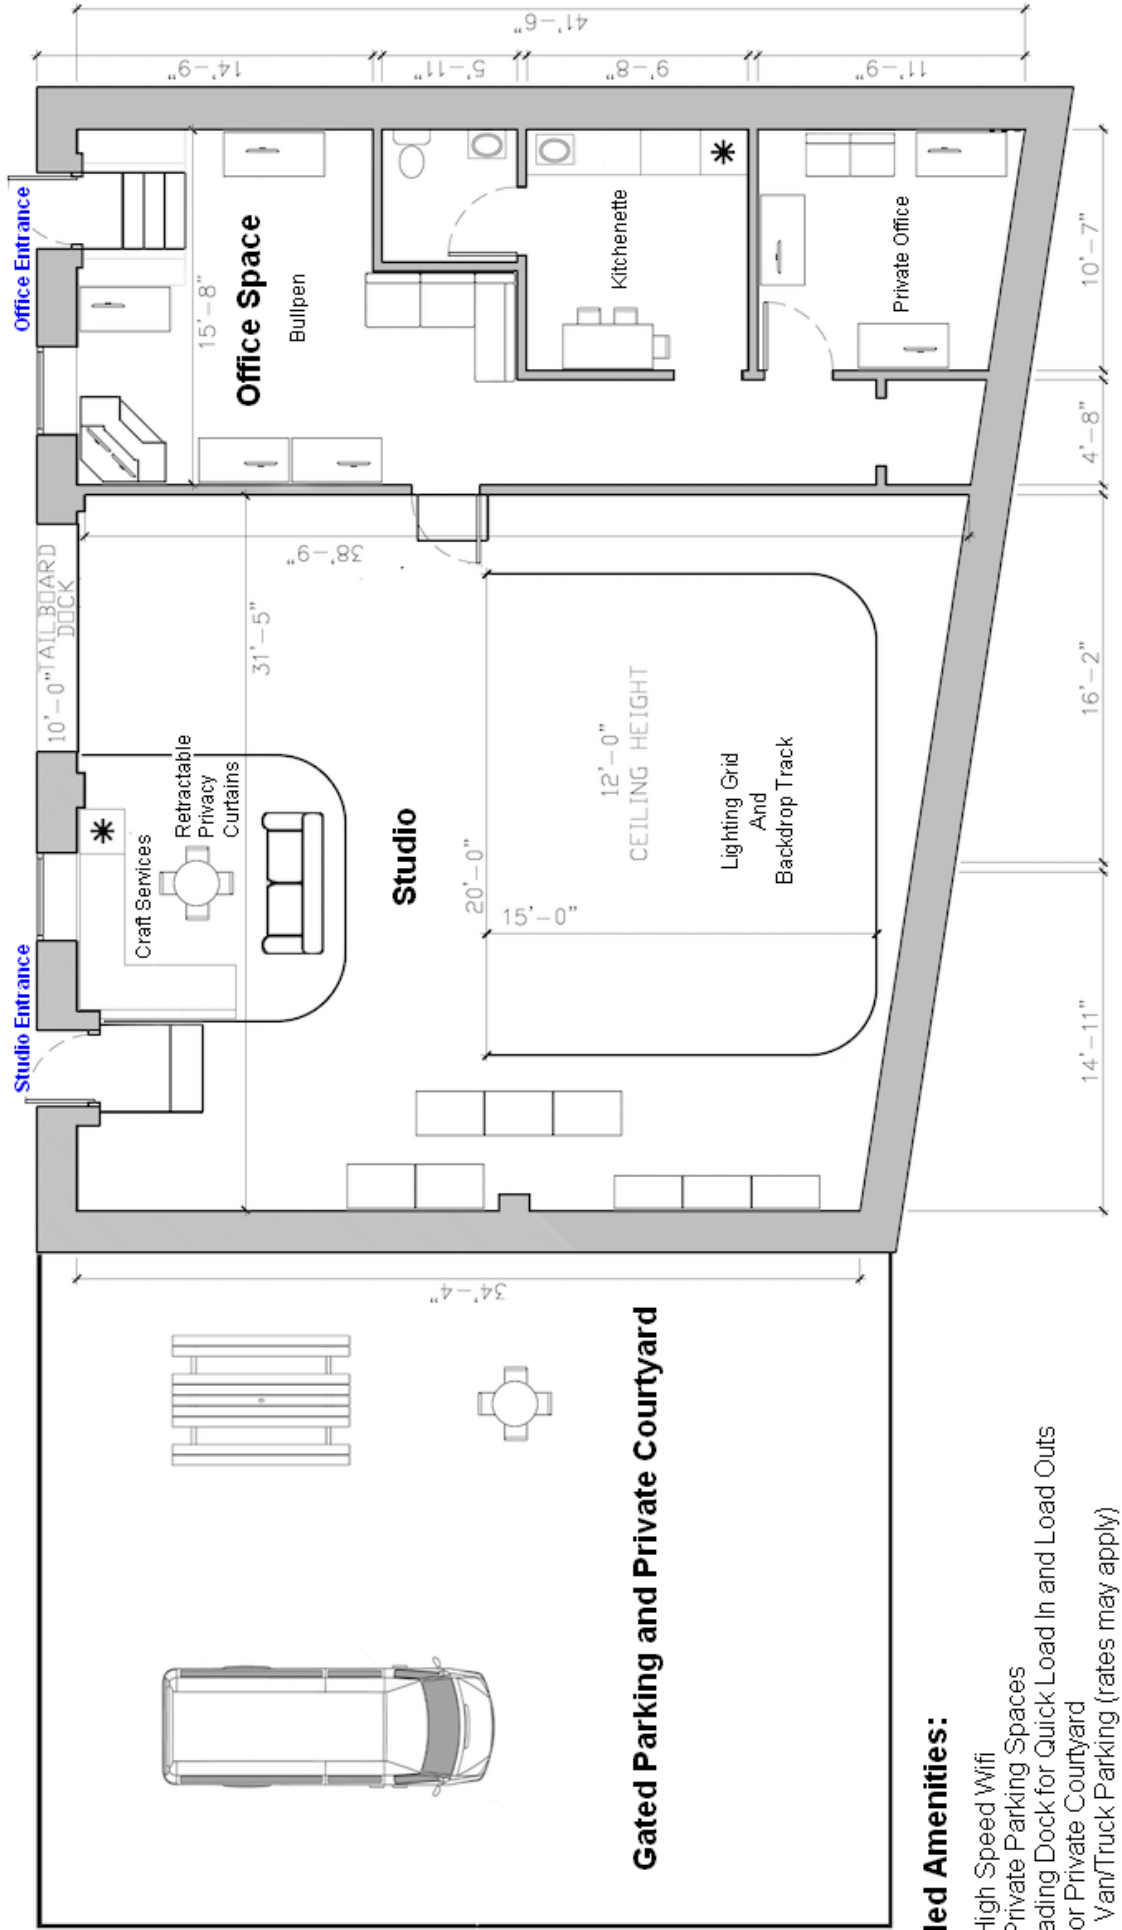

dvDepot Studio and Equipment Rental House

2514 50th Avenue
 Long Island City, NY, 11101
 (212)333-5100

Free Private Parking

Gated Parking and Private Courtyard

Included Amenities:

- Free High Speed Wifi
- Free Private Parking Spaces
- 10' Loading Dock for Quick Load In and Load Outs
- Outdoor Private Courtyard
- Gated Van/Truck Parking (rates may apply)