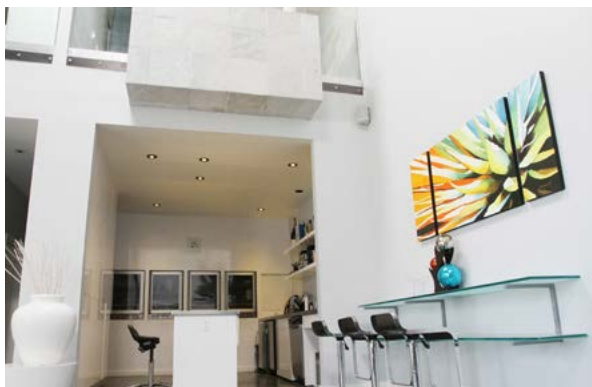

RULES & REGULATIONS

Submit proposed use of space. Ask for diagram/tour for off-limit areas.
Non-smoking on main floor.
Any proposal is welcomed regardless of budget.
Available space: 1F 1900 sq ft, 2F 200sq ft, Roof 3000 sq ft. Capacity 150

AMENITIES

Discreet location and facade, Kitchen facilities, WiFi, Printer, 3 Projectors, Conference Table, Chairs, Parking, Public Transportation, Large Whiteboard Wall, Coffee, TV, Lockers, Catering Services, Wet Bar, Ice Maker, Sound System, Mirrors, Showers, Changing Room, Lighting Equipment, Island, Waterfall Pond, Runway Path, Roll-up Door, 4 Wine Coolers.

FEEES

Hourly Day Rental $250/hr (minimum 2 hours).
Daytime Discounted Off-Site Rate (9am-5pm) $1500.
Evening Events (5pm-9pm) $500/hr.
Night Events (9pm-12am) $699/hr.
Event Insurance & Release of Liability Form Required for events with alcohol.
Additional Hours will be charged a minimum hourly fee of $250.
2F Access and Roof included.
Guests can provide own security and cleanup for events, or incur $500 charge/ea.

Book Online
www.1200indiana.com
info@1200indiana.com