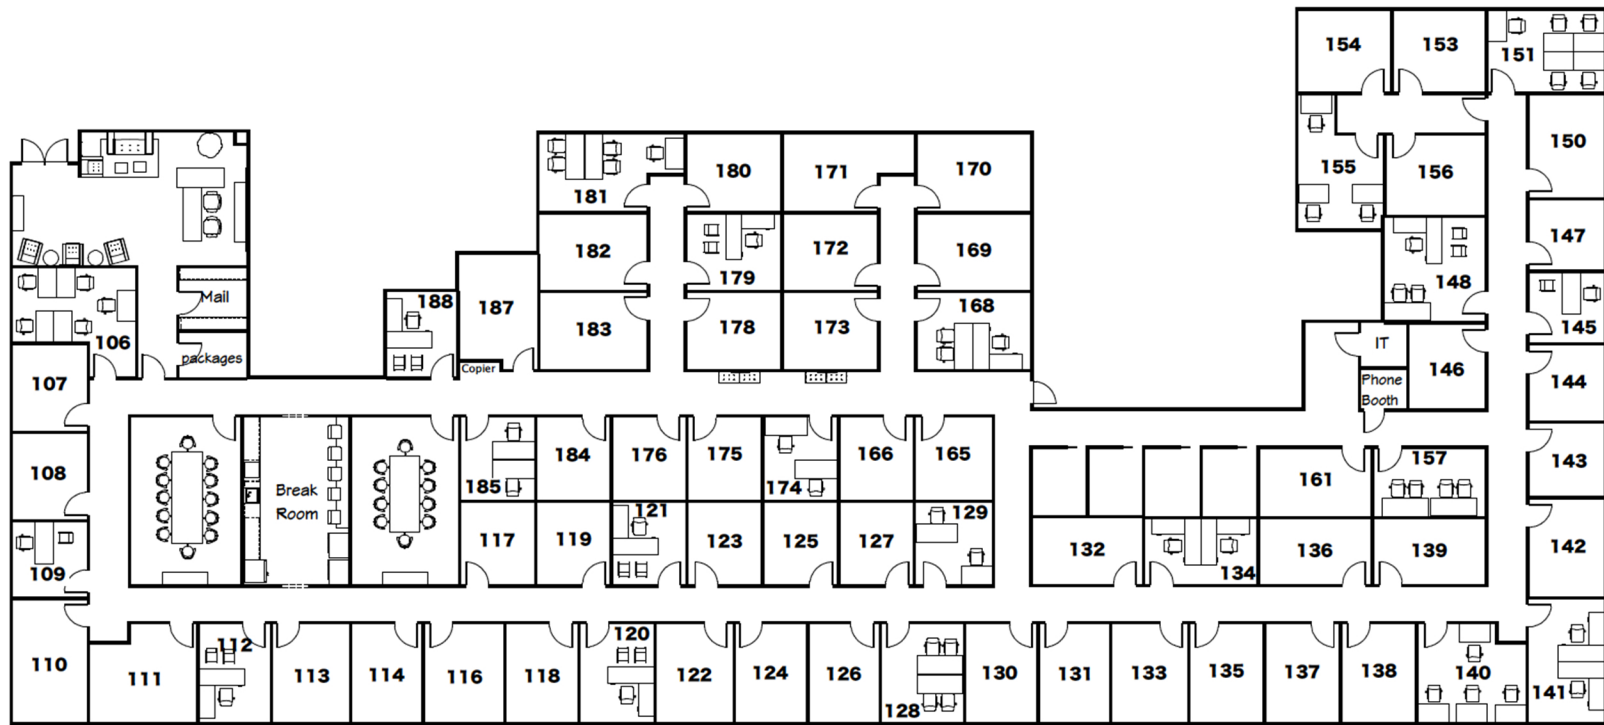

LAS COLINAS

ExecutiveWorkspace.com

5000 Riverside Dr.
Suite 100, Building 6
Irving, TX 75039

972-417-2888
office@executiveworkspace.com

Accessible Highways

- John West Carpenter Freeway
- Stemmons Freeway (I-35)

Center Features

- Two-level parking garage
- Visitor parking
- Deli
- Fitness center

Products/Services

- Full-Time Offices
- Virtual Offices
- Meeting Spaces