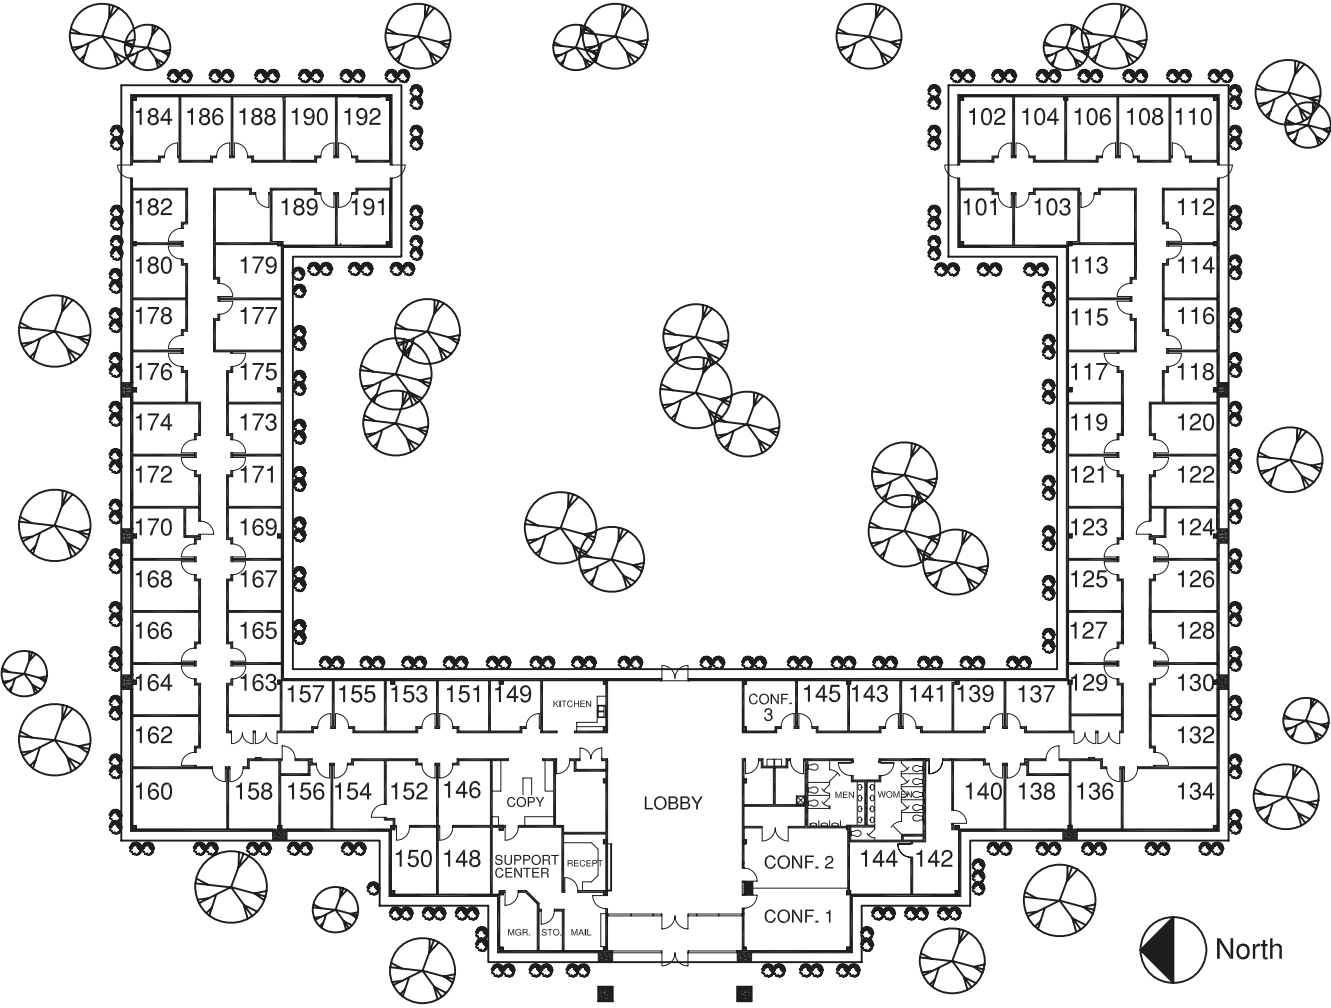

Inside Our Building

Building Amenities

- Meeting Rooms
- Business Services
- Onsite Staff
- Kitchen Area
- Beverage Service